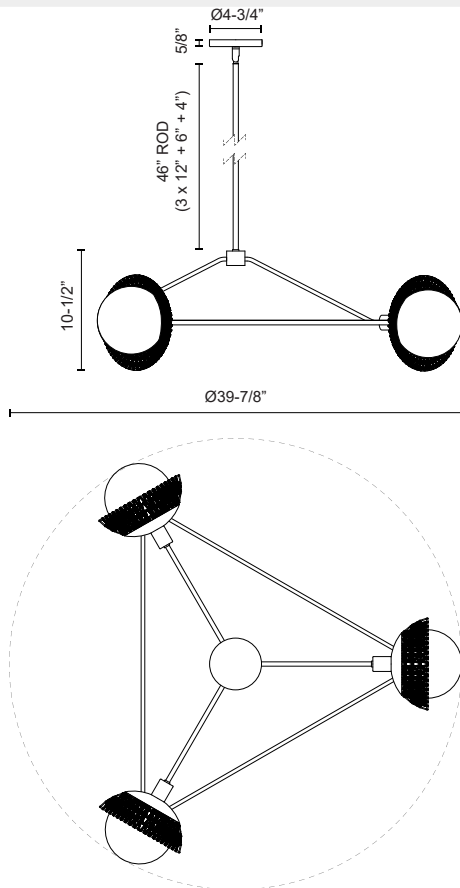

WWW.ALORAMOOD.COM